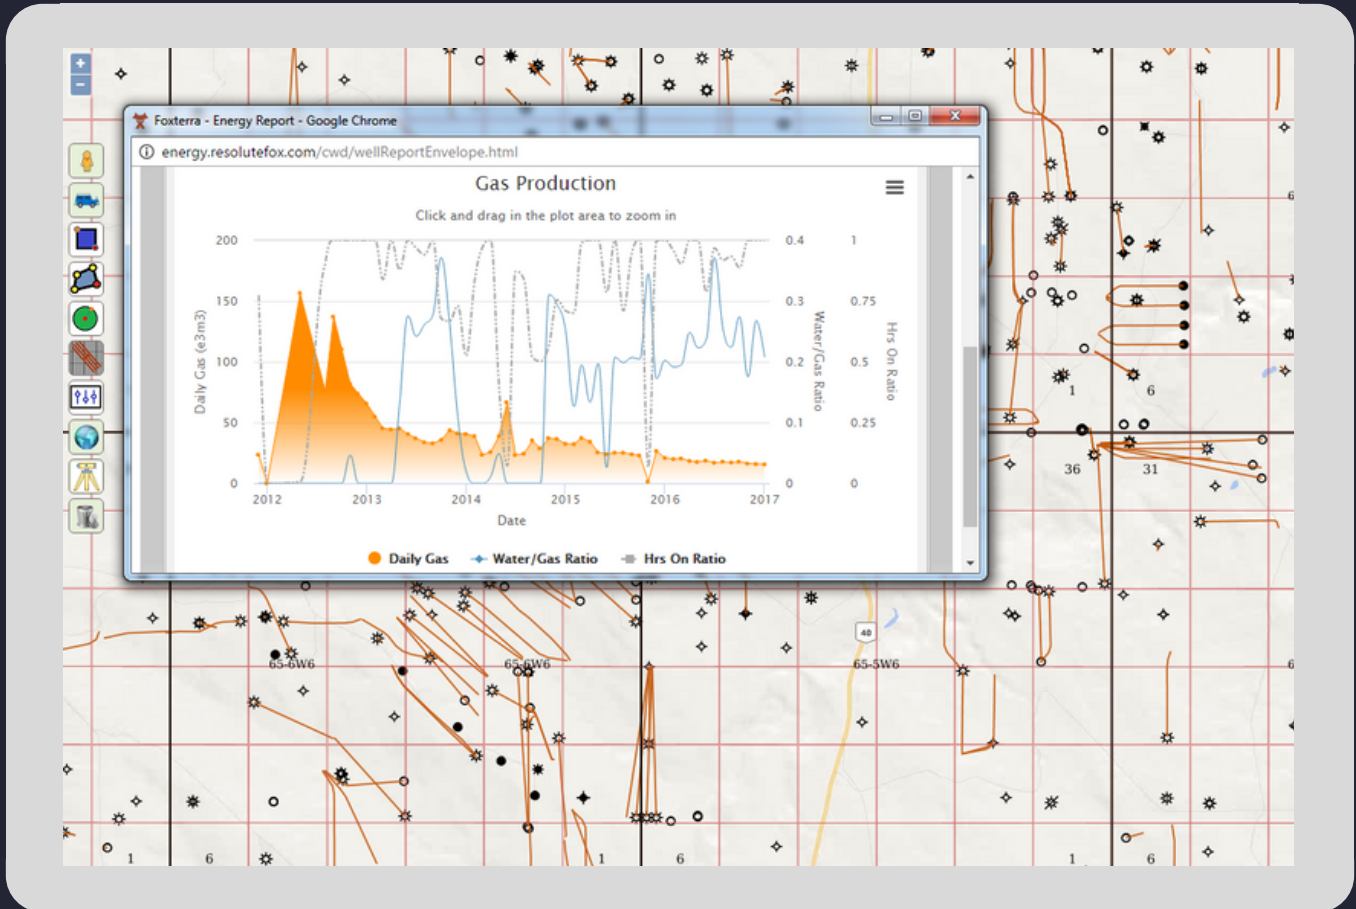

DATA MANAGEMENT

Full Featured Web Map

- Manage Millions of Assets
- Rapid access
- Graphing and Reporting
- Map Anything

- Data Management
- GIS and Mapping
- Turn Key Solutions
- Custom Solutions